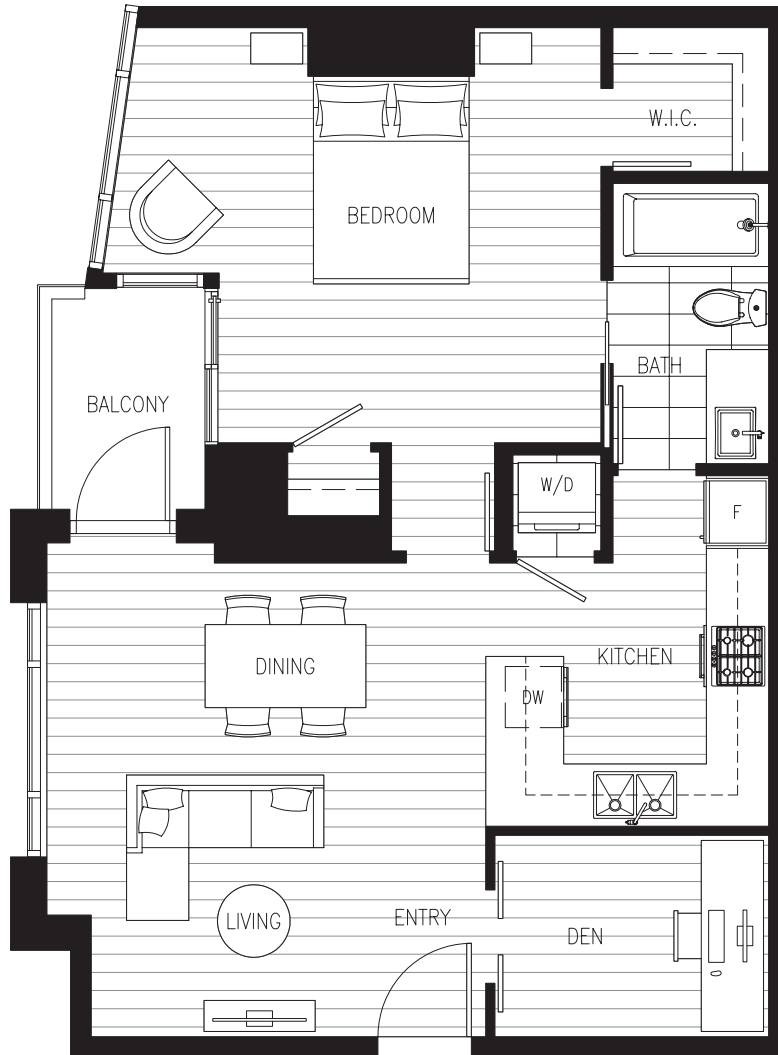

PLAN
B10

1 Bedroom + Den
Interior 749 sf

The developer reserves the right to make changes and modifications to the information contained herein without prior notice. Dimensions, sizes, areas, specifications layout and materials are approximate only and subject to change without notice. E.&O.E.